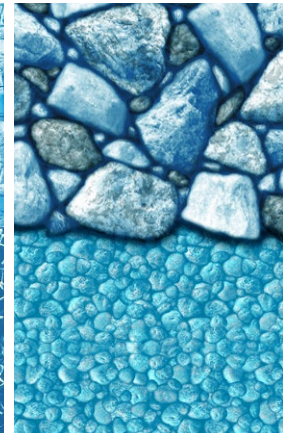

ABOVE GROUND LINER

2022 COLLECTION

BEADED

MYSTRI GOLD

BLUE DIAMOND

OVERLAP

BLUESTONE TILE

BOULDER BEACH

PREMIUM BEADED

BAYVIEW DIFFUSION

- Heavy Gauge
- Thicker and more durable than standard liners
- Upcharge applies

CALL: (905) 373-0626