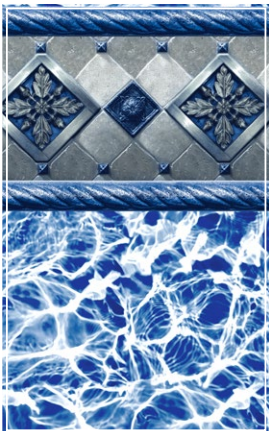

ABOVE GROUND LINER

2022 COLLECTION

BEADED

MYSTRI GOLD

BLUE DIAMOND

OVERLAP

BLUESTONE TILE

BOULDER BEACH

PREMIUM BEADED

BAYVIEW DIFFUSION

- Heavy Gauge
- Thicker and more durable than standard liners
- Upcharge applies

CALL: (905) 373-0626